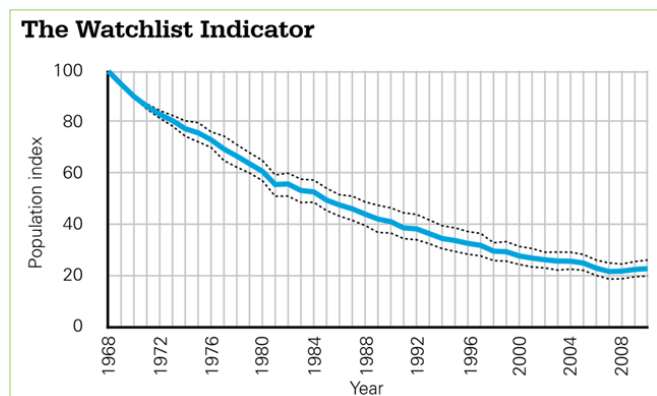

On the Brink

Over half of UK species are in decline¹ - officially over 900 of Britain's plant and animal species are on the brink of extinction. Some 140 of these are in danger of being lost in the near future unless we take urgent action.²

The Watchlist Indicator shows the average population trend for a range of animals listed as priority species in the UK Biodiversity Action Plan. The graph describes a consistent decline of UK wildlife over the last four decades - since 1970 populations on the indicator have dropped by a massive 77%. But just as importantly the indicator illustrates an 18% decline of populations of between 2000 and 2010. This is concerning because the trend has not levelled out in response to recent conservation actions.³

“140 [species] are considered to have a high risk of extinction... with 60 considered to be extinct by 2020.”²

The Back from the Brink programme is a nationwide effort by a range of NGO's, assisted by the public, to try and secure the survival of 20 of the most threatened species in 150 key habitats across the United Kingdom. A grant of £4.6 million from the National Lottery has been announced to fund the works. This is a good start - but much, much more, is required if Britain's most vulnerable species are to avoid disappearing forever.⁴